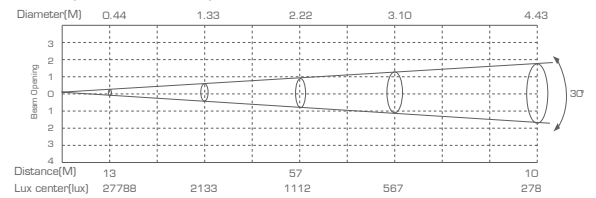

Image projection light ORBIT

DMX 512 **RDM** **IP65**
OUTDOOR RATED

white grey black

356 112
LED Power Colour Temp Luminous
250 W RGBAL

LIGHT DISTRIBUTION 15-30° (electronic zoom)

356 113
LED Power Colour Temp Luminous
250 W RGBW

LIGHT DISTRIBUTION 15-30° (electronic zoom)