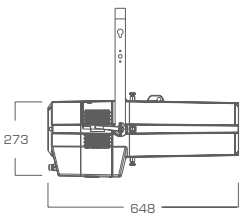

Image projection light ORBIT

DMX 512 **RDM** **IP65**
OUTDOOR RATED

white grey black

356 112
LED Power Colour Temp Luminous
250 W RGBAL

LIGHT DISTRIBUTION 15-30° (electronic zoom)

356 113
LED Power Colour Temp Luminous
250 W RGBW

LIGHT DISTRIBUTION 15-30° (electronic zoom)